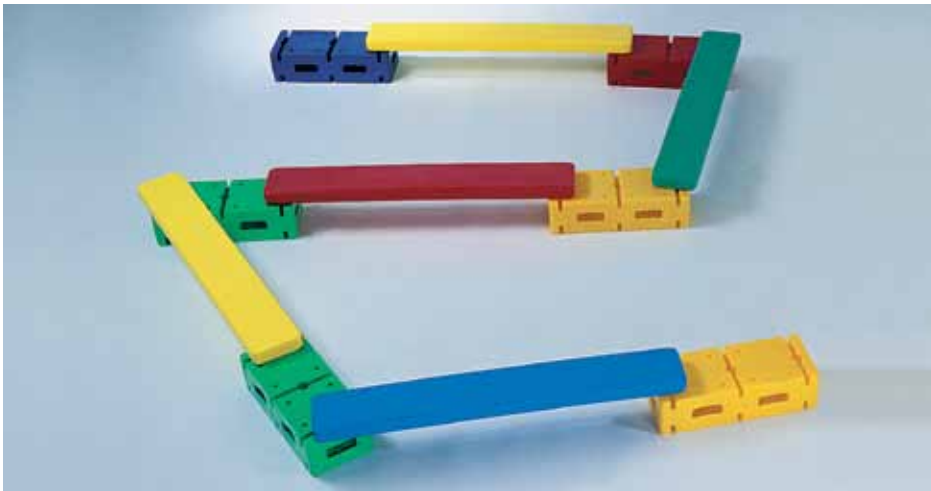

art. 9446 Percorso equilibrio plastica
composto da 5 assi plastica, 6
mattoni percorso, 24 ventose
*Balance plastic course,
composed of 5 plastic boards, 6
course blocks, 24 suckers*

art. 9433 Clip rotante
aggancio asta/asta
*Pole pole rotatine
clip*

art. 9434 Clip rotante
aggancio asta/
cerchio piatto
nylon
*Pole flat hoop
rotatine-clip in nylon*

art. 9435 Clip rotante
aggancio asta/
cerchio o tondo pvc
*Pole tubular hoop
rotative-clip pvc*