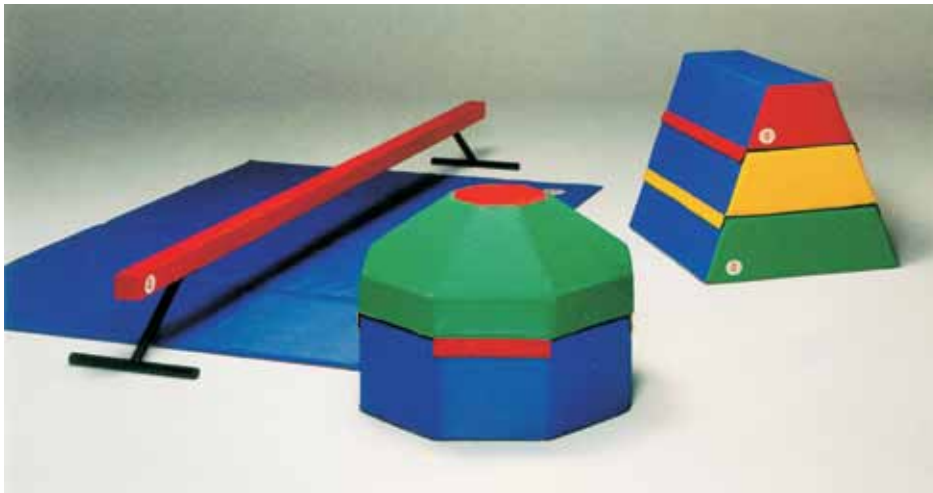

Gym equipment for kids, ideal for climbing, crawling, jumping, rolling

art. 9333 Paracadute in nylon mt 3 per psicomotricità

Psychomotor parachute in nylon mt 3

art. 9606 Pannello per arampicata completo di prese agganciabile alla spalliera

Climbing panel complete with grip, wall bars attachable

art. 9607 Pannello per arampicata completo di prese agganciabile al muro

Climbing panel complete with grip, wall attachable

art. 9521 Plinto a base rettangolare